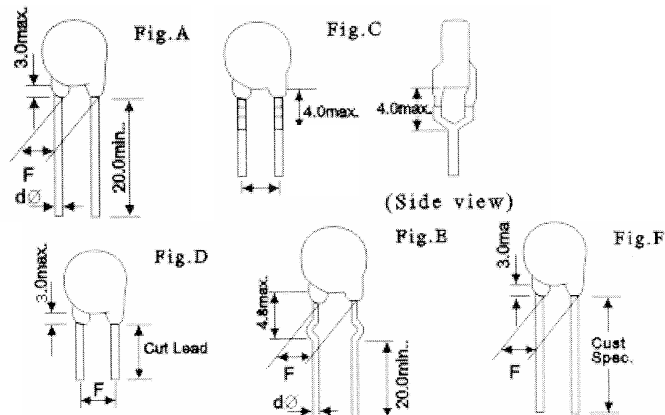

HOW TO ORDER :

* Lead Style

Fig.	Configuration
A	Straight Long
C	Vertical Crimped
D	Straight Short
E	Outside Crimped Long
F	Cust. Spec.(Over 25mm)

For specification not shown, pls contact us for information.

* Quantity & Measure: (包裝方式及數量)

A. Bulk Packaging:

Series	Measure	Min. pcs per Plastic bag
05D	Quantity	1000
07D		1000
10D		500
14D		500
20D		250
25D		200

B: Taping Packaging:

Packing	Dimensions in mm	Series	Quantity(pcs)
Ammo		05D, 07D	180L-471K: 1500
			511K-182K: 1000
		10D	180L-561K: 1000
			621K-182K: 500
		14D	180L-561K: 500
			621K-182K: 400
Reel		20D	180L~: 500
		05D	180L-511K: 2000
			561K~: 1500
		07D	180L-471K: 2000
			511K~: 1500
		10D	180L-681K: 1000
			751K~: 750
		14D	180L-561K: 750
			621K~: 500
		20D	180L~: 500