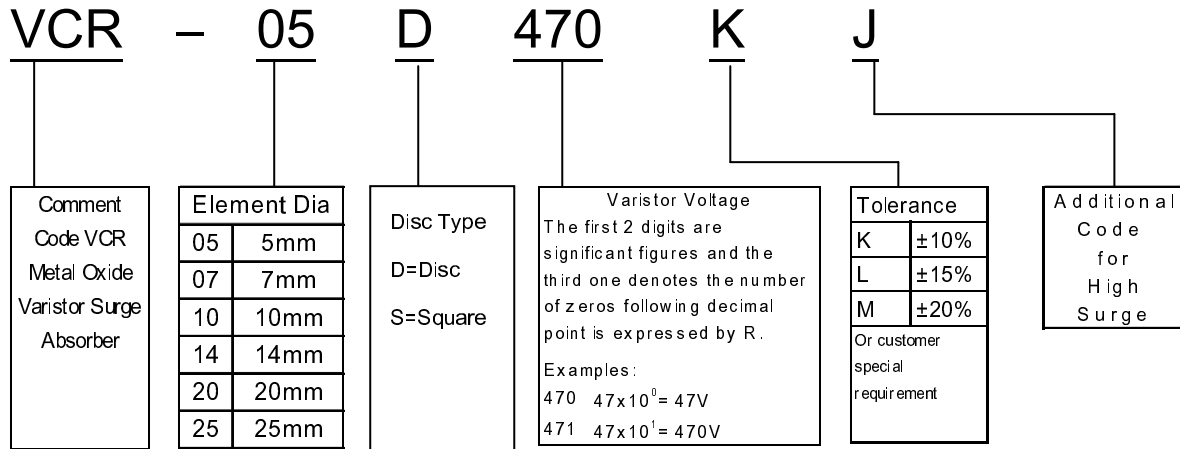

HOW TO ORDER :

* Lead Style

Fig.	Configuration
A	Straight Long
C	Vertical Crimped
D	Straight Short
E	Outside Crimped Long
F	Cust. Spec.(Over 25mm)

For specification not shown, pls contact us for information.

* Quantity & Measure: (包裝方式及數量)

A. Bulk Packaging:

Series	Measure	Min. pcs per Plastic bag
05D	Quantity	1000
07D		1000
10D		500
14D		500
20D		250
25D		200

B: Taping Packaging:

Packing	Dimensions in mm	Series	Quantity(pcs)
Ammo		05D, 07D	180L-471K: 1500
			511K-182K: 1000
		10D	180L-561K: 1000
			621K-182K: 500
		14D	180L-561K: 500
			621K-182K: 400
Reel		20D	180L~: 500
		05D	180L-511K: 2000
			561K~: 1500
		07D	180L-471K: 2000
			511K~: 1500
		10D	180L-681K: 1000
			751K~: 750
		14D	180L-561K: 750
			621K~: 500
		20D	180L~: 500